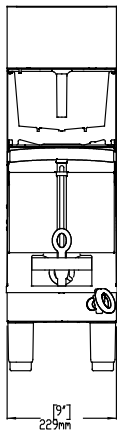

### Optional Accessories

- Remote warmer shuttle stand used with shuttle EWS15 PNC 600680
- 5,7 lt Warmer shuttle used with brewers EPBC1W2, EPBC1W2UK, EPBC2W2, EPBC2W2UK PNC 600682
- Shuttle graphics for warmer Precision Brewers used with shuttle EWS15 PNC 870017
- Filter paper, 35,5x15,2 cm (500 pieces per box) PNC 870024
- Plastic coffee brew basket PNC 870040

**APPROVAL:** \_\_\_\_\_

Side

Front

Top

## Key Information:

|                              |                     |
|------------------------------|---------------------|
| External dimensions, Width:  | 232 mm              |
| External dimensions, Depth:  | 486 mm              |
| External dimensions, Height: | 852 mm              |
| Net weight:                  | 20 kg               |
| Shipping weight:             | 23 kg               |
| Shipping height:             | 784 mm              |
| Shipping width:              | 359 mm              |
| Shipping depth:              | 654 mm              |
| Shipping volume:             | 0.18 m <sup>3</sup> |