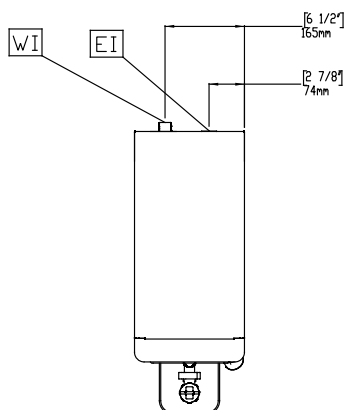

**APPROVAL:** \_\_\_\_\_

Side

Front

Top

## Key Information:

|                              |                     |
|------------------------------|---------------------|
| External dimensions, Width:  | 232 mm              |
| External dimensions, Depth:  | 486 mm              |
| External dimensions, Height: | 852 mm              |
| Net weight:                  | 20 kg               |
| Shipping weight:             | 23 kg               |
| Shipping height:             | 784 mm              |
| Shipping width:              | 359 mm              |
| Shipping depth:              | 654 mm              |
| Shipping volume:             | 0.18 m <sup>3</sup> |