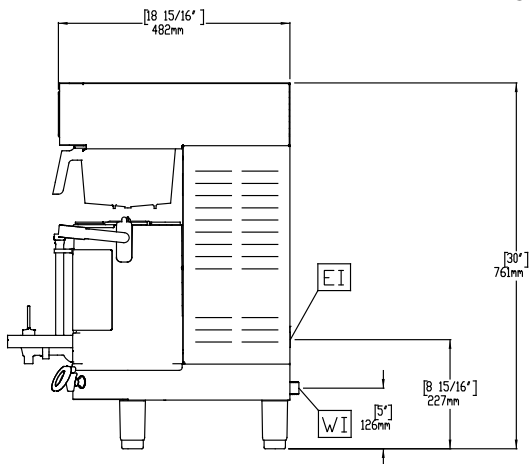

Side

Front

Top